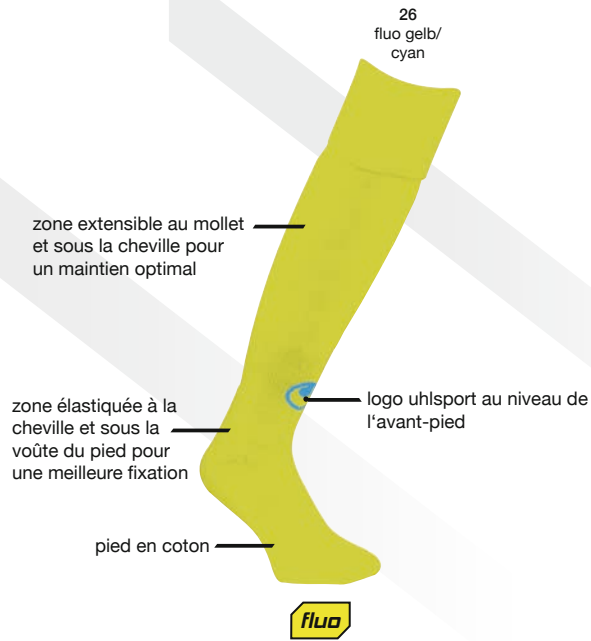

TEAM ESSENTIAL CHAUSSETTES

100 3680

28 - 32 | 33 - 36 | 37 - 40 | 41 - 44 | 45 - 47

13,00 EUR

93% polyester | 7% élasthanne